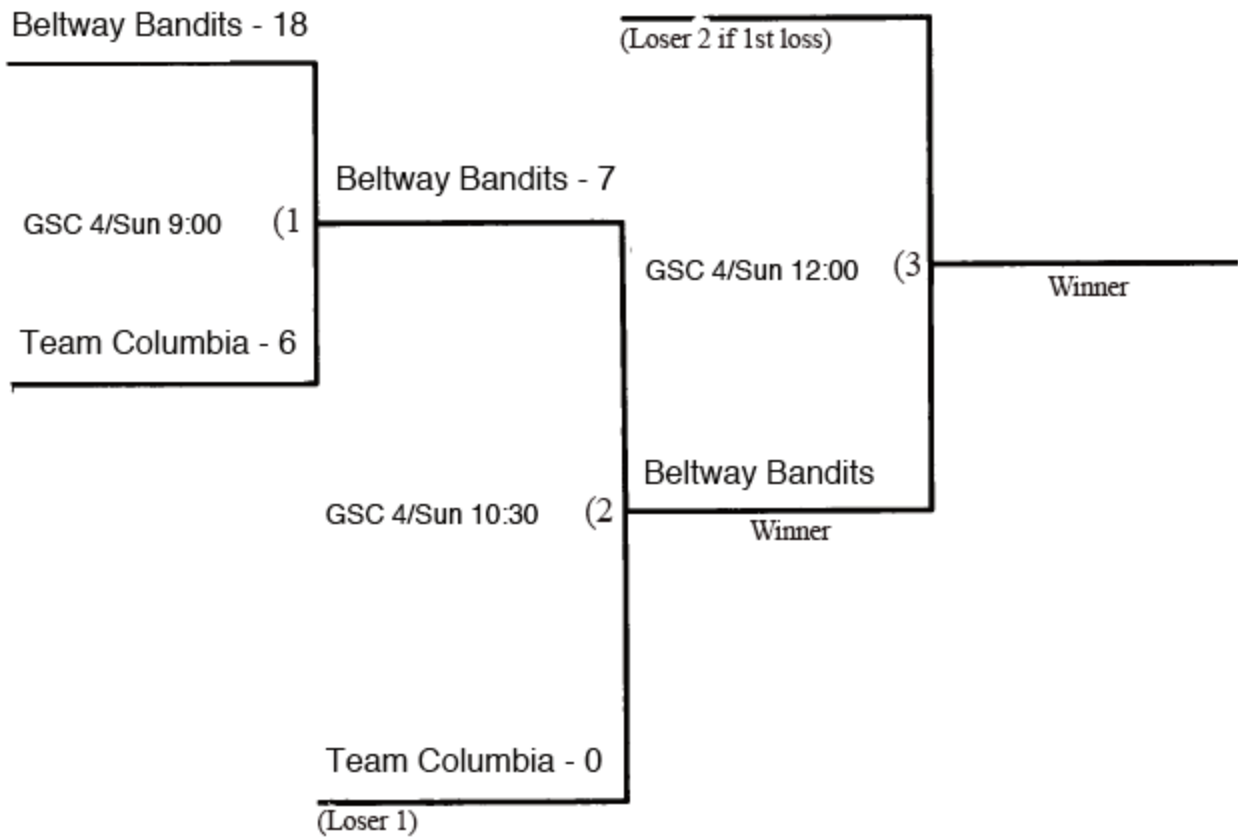

2014 ISSA/ISF WTOC  
PLANT CITY & TAMPA, FLORIDA  
JANUARY 24-36  
35+ MASTERS DIVISION

2014 ISSA/ISF WTOC  
PLANT CITY & TAMPA, FLORIDA  
JANUARY 24-36  
55+ AA DIVISION

2014 ISSA/ISF WTOC  
PLANT CITY & TAMPA, FLORIDA  
JANUARY 24-36  
70+ AA DIVISION

2014 ISSA/ISF WTOC  
PLANT CITY & TAMPA, FLORIDA  
JANUARY 24-36  
70+ MAJOR DIVISION

2014 ISSA/ISF WTOC  
PLANT CITY & TAMPA, FLORIDA  
JANUARY 24-36  
75+/80+ MAJOR DIVISION