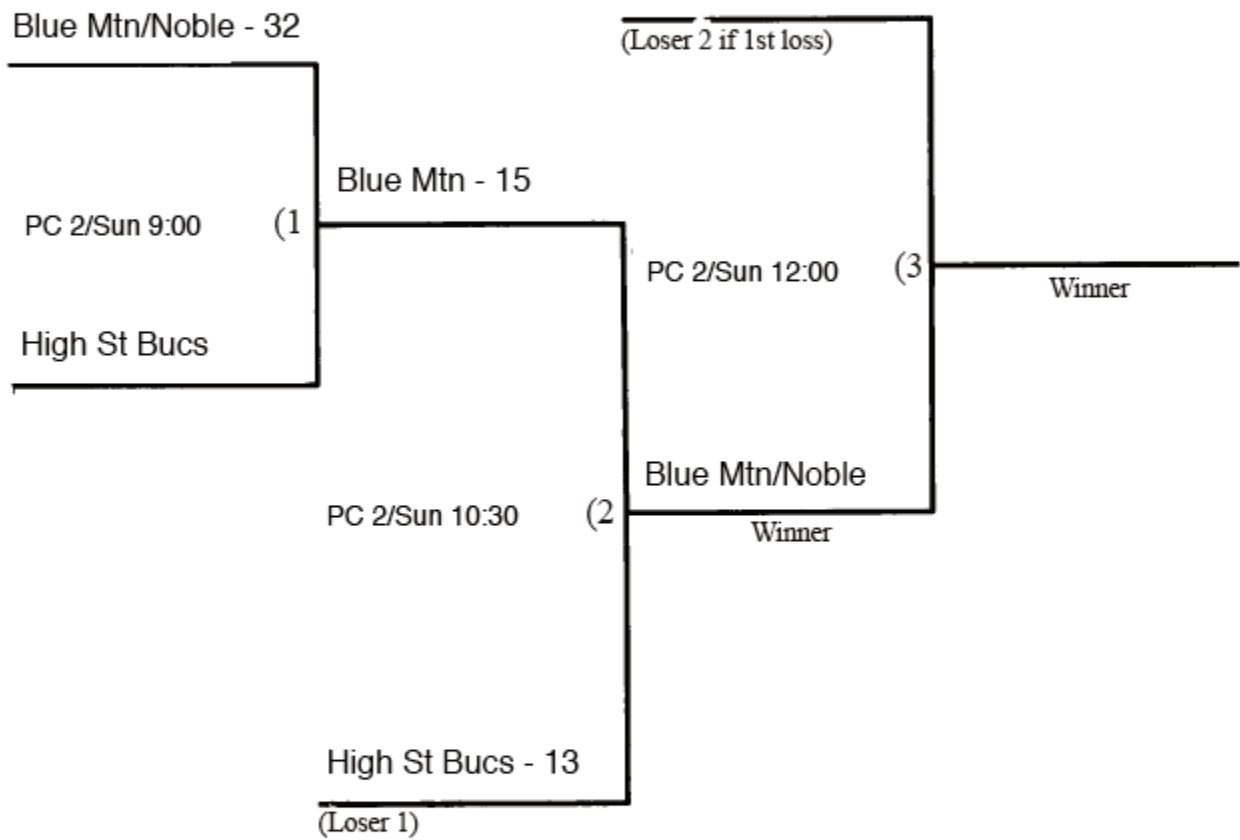

2014 ISSA/ISF WTOC  
PLANT CITY & TAMPA, FLORIDA  
JANUARY 24-36  
35+ MASTERS DIVISION

2014 ISSA/ISF WTOC  
PLANT CITY & TAMPA, FLORIDA  
JANUARY 24-36  
55+ AA DIVISION

2014 ISSA/ISF WTOC  
PLANT CITY & TAMPA, FLORIDA  
JANUARY 24-36  
70+ AA DIVISION

2014 ISSA/ISF WTOC  
PLANT CITY & TAMPA, FLORIDA  
JANUARY 24-36  
70+ MAJOR DIVISION

2014 ISSA/ISF WTOC  
PLANT CITY & TAMPA, FLORIDA  
JANUARY 24-36  
75+/80+ MAJOR DIVISION