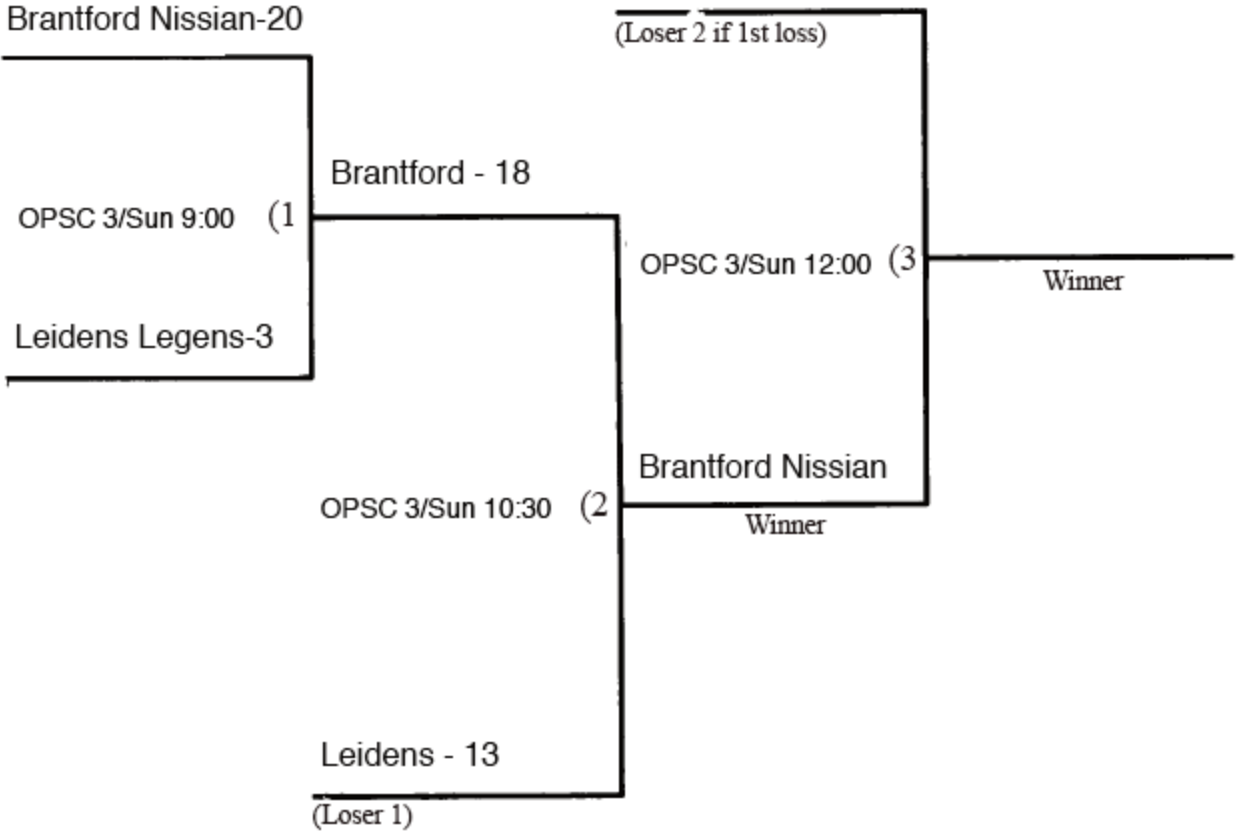

2014 ISSA/ISF WTOC  
PLANT CITY & TAMPA, FLORIDA  
JANUARY 24-36  
35+ MASTERS DIVISION

2014 ISSA/ISF WTOC  
PLANT CITY & TAMPA, FLORIDA  
JANUARY 24-36  
55+ AA DIVISION

2014 ISSA/ISF WTOC  
PLANT CITY & TAMPA, FLORIDA  
JANUARY 24-36  
70+ AA DIVISION