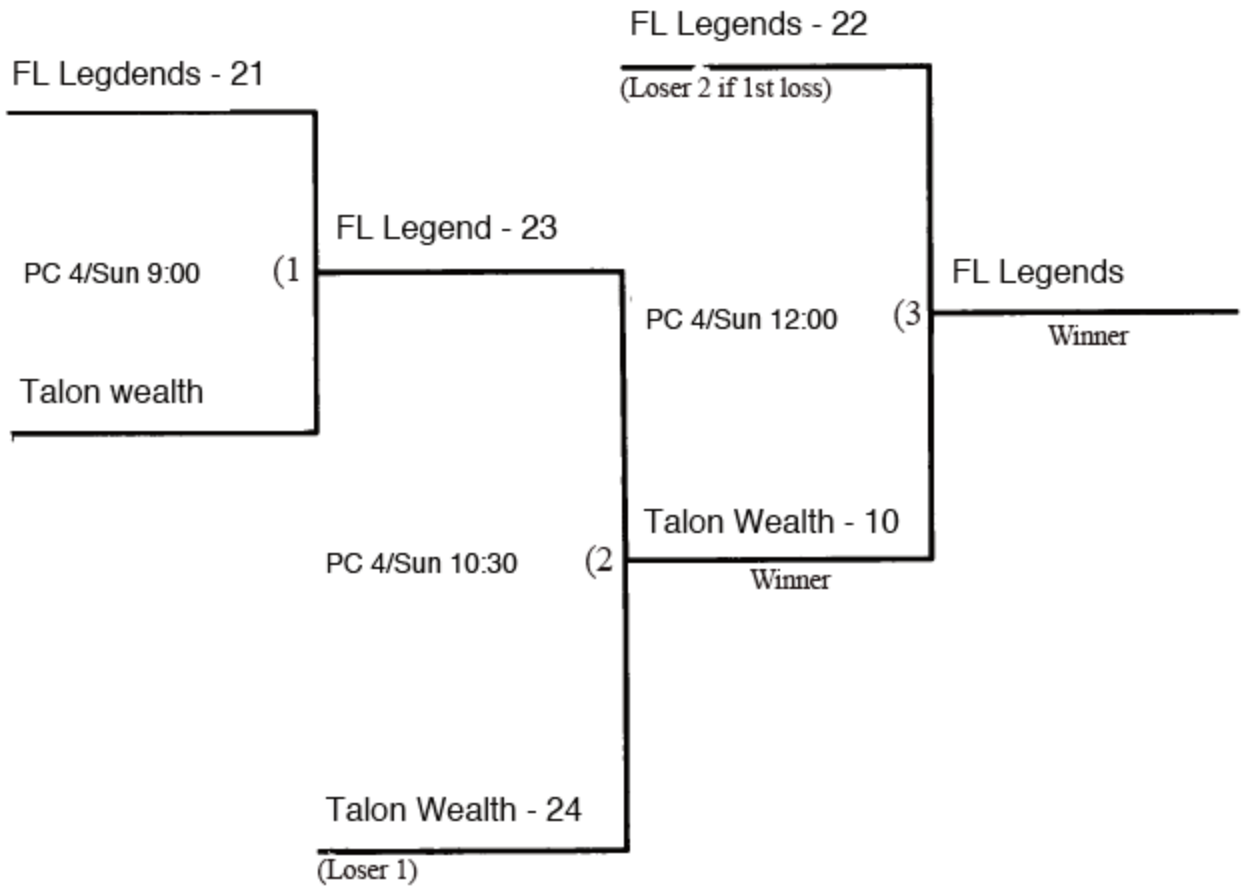

2014 ISSA/ISF WTOC
PLANT CITY & TAMPA, FLORIDA
JANUARY 24-36
70+ MAJOR DIVISION